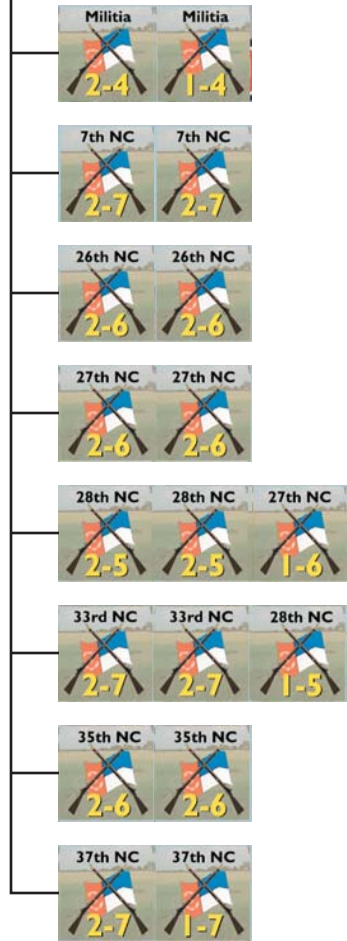

Rosey & the Woodpecker Organization Display

38 units

Independent Units

56 units

Independent Units

Old Burn at Newbern Organization Display

30 units

Independent

48 units

Independent

Stephenson's Depot Organization Display

47 units

40 units

Note: the 6th MD has 3 counters not 6.
The counter-mix is incorrect.

Belmont Organization Display

34 units