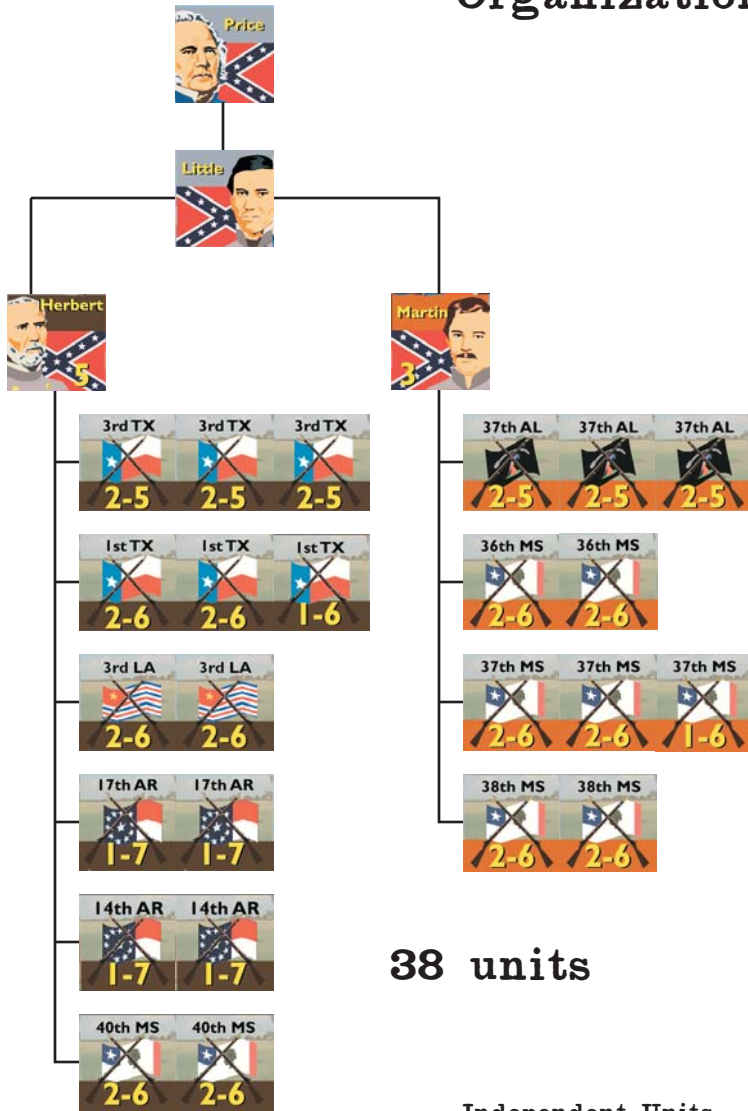

Rosey & the Woodpecker Organization Display

38 units

Independent Units

56 units

Independent Units

Old Burn at Newbern Organization Display

30 units

Independent

48 units

Independent

Stephenson's Depot Organization Display

47 units

40 units

Note: the 6th MD has 3 counters not 6.
The counter-mix is incorrect.

Belmont Organization Display

34 units