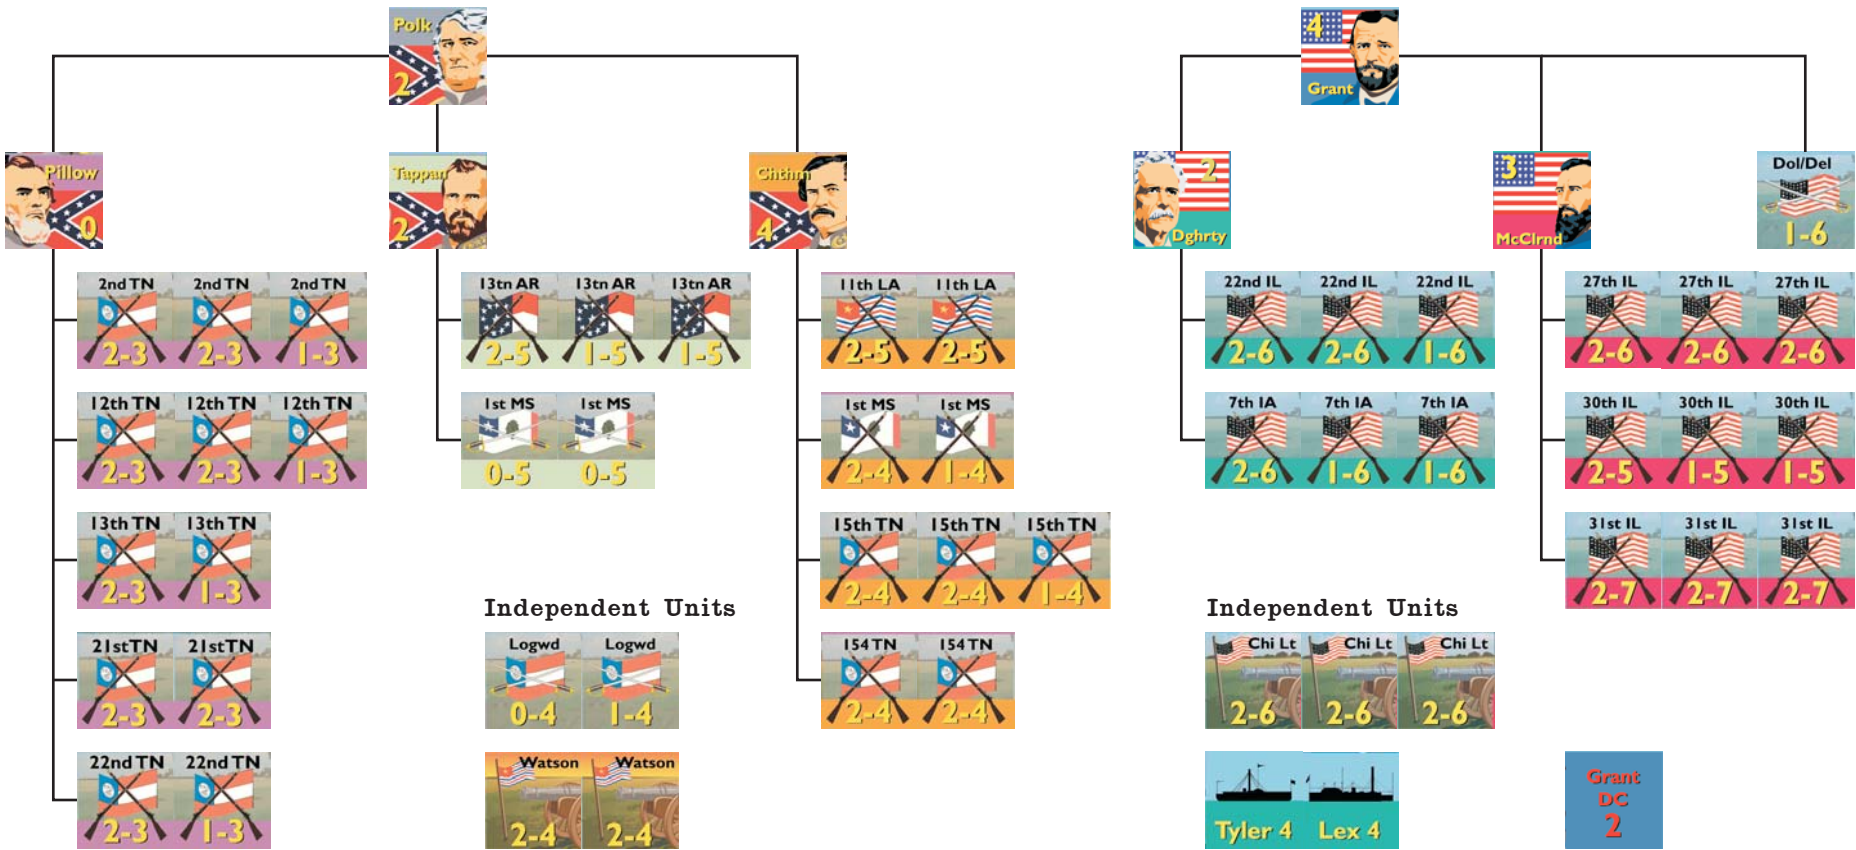

Rosey & the Woodpecker Organization Display

38 units

Independent Units

56 units

Independent Units

Old Burn at Newbern Organization Display

30 units

Independent

48 units

Independent

Stephenson's Depot Organization Display

47 units

40 units

Note: the 6th MD has 3 counters not 6.
The counter-mix is incorrect.

Belmont Organization Display

34 units

25 units