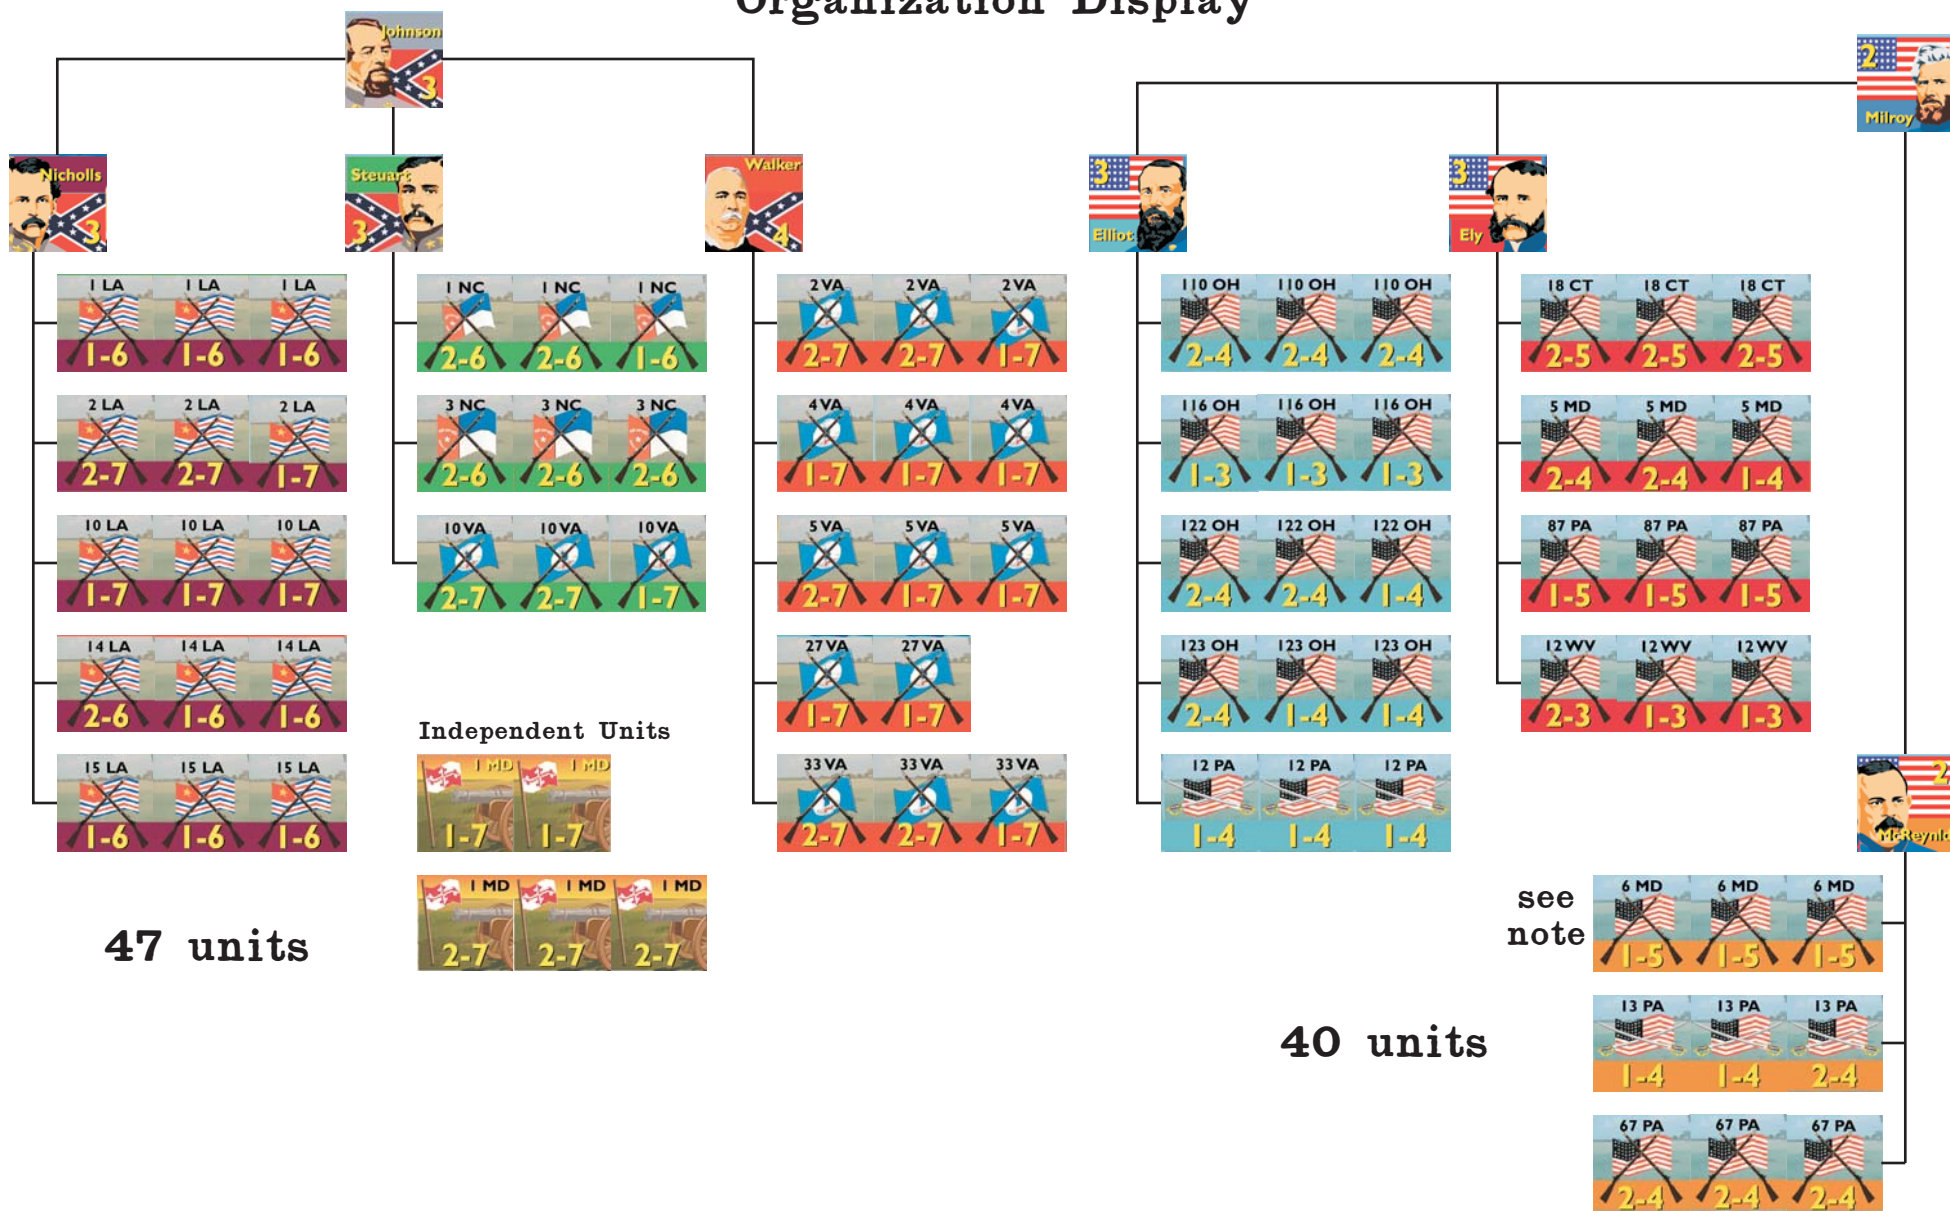

Rosey & the Woodpecker Organization Display

38 units

Independent Units

56 units

Independent Units

Old Burn at Newbern Organization Display

30 units

Independent

48 units

Independent

Stephenson's Depot Organization Display

47 units

40 units

Note: the 6th MD has 3 counters not 6.
The counter-mix is incorrect.

Belmont Organization Display

34 units

25 units