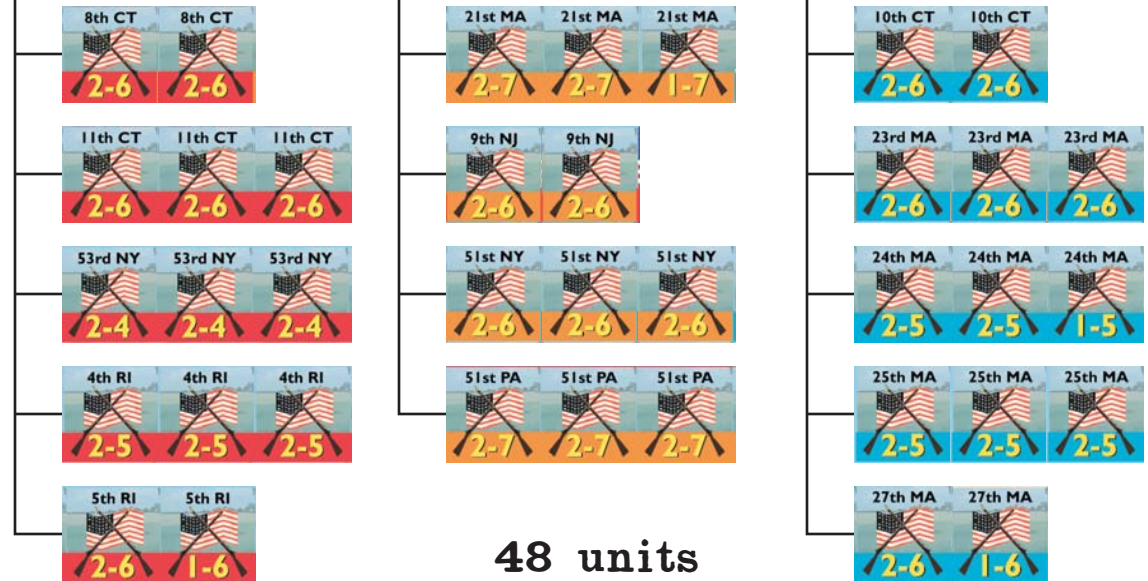

Rosey & the Woodpecker Organization Display

38 units

Independent Units

56 units

Independent Units

Old Burn at Newbern Organization Display

30 units

Independent

48 units

Independent

Stephenson's Depot Organization Display

47 units

40 units

Note: the 6th MD has 3 counters not 6.
The counter-mix is incorrect.

Belmont Organization Display

34 units

25 units